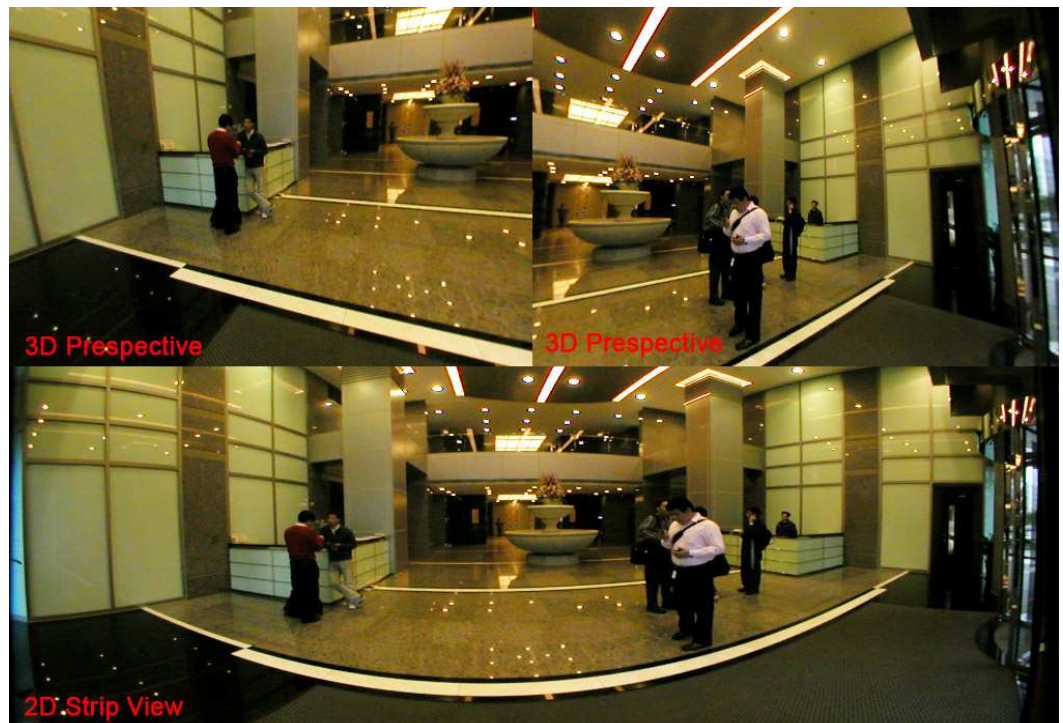

Main Features

- Asoni360 is 3D virtual-reality technical surveillance system.
- Each camera's video runs on its maximum resolution. All in High Quality Jpeg/MJPEG compression.
- With 360 degree (Ceiling-Mount), 180 degree (Wall/Surface Mount), 90 degree and Wide Angle, provide entire viewing without blind spot.
- Full featured PTZ control, with camera side no moving part and mechanical mechanism.
- Works with all WIN32 platform Windows XP, 2000 and Vista.
- High performance motion detector and motion recording save your disk space, compare with full time recorded MPEG4/H.264 compression.
- Create portable DVR/Snapshot file, without install full Asoni360 system program
- Control Panel Style User Interface, easy learning and easy operation. No multifarious GUI control button and toolbar occupied viewing screen. Everything control by mouse button and wheel clicks and scrolls.
- Individual Dual Screen supported, maximized you monitoring area
- Multiple-type Lens supported, Fisheye Lens, Wide Angle Lens, 360 degree Convex/Concave Mirror.
- Real-Time PTZ control, no Internet/RS-485 transmission delay (1 ~ 5 Seconds)
- 360/180-degree Digital PTZ surveillance with IP camera equipment everything is visible at all times, for viewing, recording and replaying.
- Asoni360 made surveillance operation as simple as we could provide, Asoni360 removed all unnecessary function, e.g. Schedule Recording, Multi-level user management, FTP, Short Message Notify. We hope Asoni360 to be foolproof surveillance system.

360° Viewing

360° source image

This picture shows **Global 2D + Two 3D-PTZ** video generated by Asoni360.

180° Viewing

180° source image

This picture shows **2D Strip View + 3D Perspective** with source video generated by Asoni360.