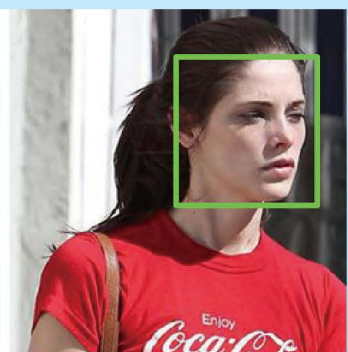

CAM6923FIR

CAM6922FIR

60FPS / True WDR

BEST FOR FAST OBJECT MONITORING

SONY Exmor

Features

- Sony Xarina platform
- Smart face detection
- Support True WDR / DNR / 8 steps manual shutter
- 60 FPS @ 1920x1080
- Suitable for LPR(License plate recognition)
- IP-66 standard
- Day & night functionality for 24-hoursurveillance
- Support IR function
- Support Micro SD card for event recording

True WDR

60FPS
@1920X1080P

Smart Face
Detection

Outdoor
Image Stabilization

Asoni 5MP 360° Solution

Best Resolution
5Mega-Pixel
CAM6833EV(PoE)

2Mega-Pixel
Outdoor Type
CAM649MV IP66

2Mega-Pixel
Most Popular
CAM619MV ICR

2Mega-Pixel
Economical Model
CAM636MV ICR

NVR7000

APV7000 PANO

Demo video

20X / 30X FHD Speed Dome with IP-66 and PoE Function

ANS520 / 530FICR (PoE) Features

- Resolution Up to 1920X1080 @30FPS real time
- Dual streams, FHD real time +D1 real time
- Optical Zoom: 20X/30X
- Digital Zoom: 12X
- Ultra Wide Dynamic Range
- Onvif Compliant
- DNR
- 2-way audio
- Digital Image Stabilizer
- IP66 water proof standard
- Embedded PoE